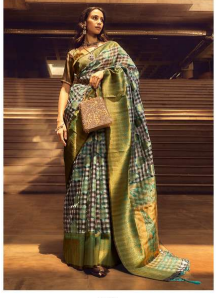

Asliwholesale

1205

SAREE FABRIC : ORGANZA
BLOUSE FABRIC : RUNNING WITH WROK