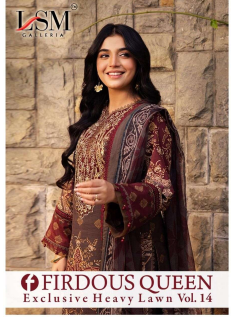

Asliwholesale

TOP FABRIC : LAWN (2.50 MTR)
BOTTOM FABRIC : LAWN (2.00 MTR)
DUPATTA FABRIC : COTTON