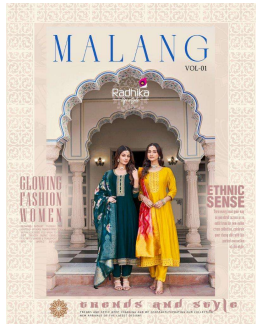

Asliwholesale

TOP FABRIC : VICHITRA SILK
BOTTOM FABRIC : SILK
DUPATTA FABRIC : FANCY