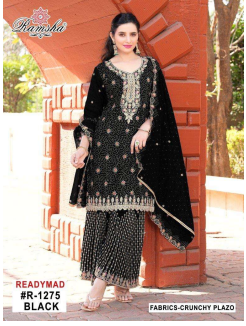

Asliwholesale

READYMAD
#R-1275
BLACK
FABRICS-CRUNCHY PLAZO

TOP FABRIC : CHECK THE IMAGE ABOVE