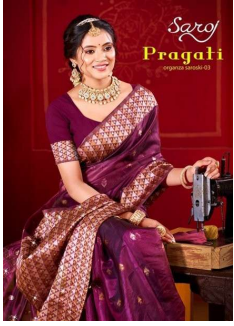

*Asliwholesale*

SAREE FABRIC : ORGANZA  
BLOUSE FABRIC : RUNNING WITH WROK