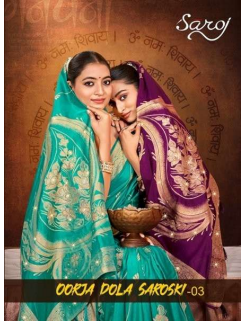

*Asliwholesale*

SAREE FABRIC : DOLA SILK  
BLOUSE FABRIC : RUNNING WITH WROK