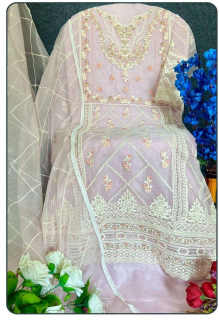

TOP FABRIC : CHECK THE IMAGE ABOVE