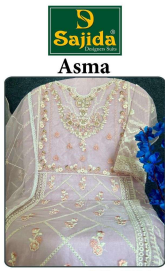

TOP FABRIC : CHECK THE IMAGE ABOVE