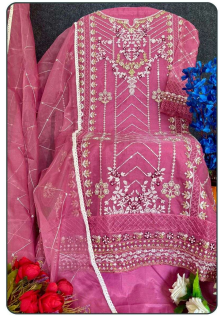

TOP FABRIC : CHECK THE IMAGE ABOVE