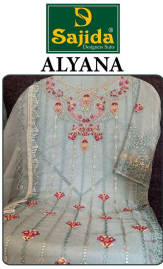

Sajida
ALYANA

TOP FABRIC : CHECK THE IMAGE ABOVE