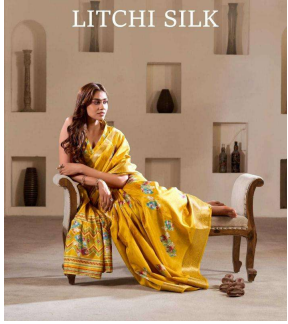

*Asliwholesale*

SAREE FABRIC : DOLA SILK  
BLOUSE FABRIC : RUNNING WITH WROK