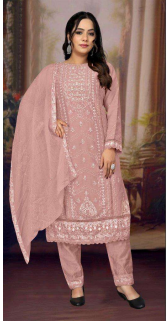

Motifz
CODE: R-1165 A

TOP FABRIC : CHECK THE IMAGE ABOVE