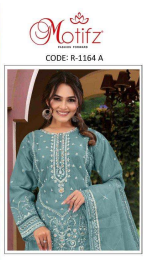

Motifz
CODE: R-1164 A

TOP FABRIC : CHECK THE IMAGE ABOVE