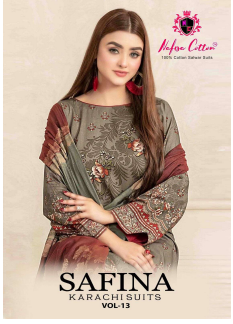

Asliwholesale

SAFINA
KARACHISUITS
VOL-13

TOP FABRIC : COTTON (2.40 MTR)
BOTTOM FABRIC : COTTON (2.00 MTR)
DUPATTA FABRIC : COTTON