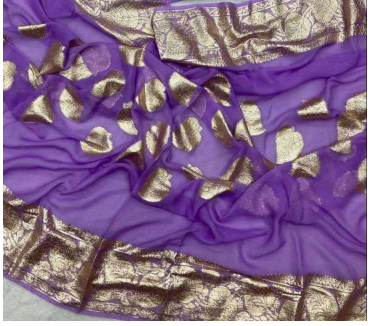

Asliwholesale

SAREE FABRIC : VISCOSE GEORGTTE
BLOUSE FABRIC : RUNNIG WITH WORK