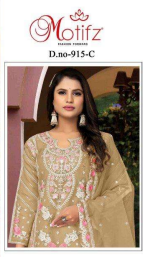

Motifz
D.no-915-C

TOP FABRIC : CHECK THE IMAGE ABOVE