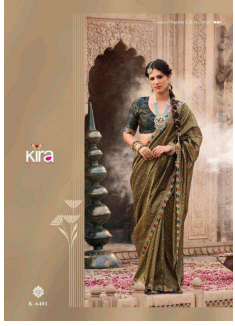

*Asliwholesale*

SAREE FABRIC : FANCY  
BLOUSE FABRIC : RUNNIG WITH WORK