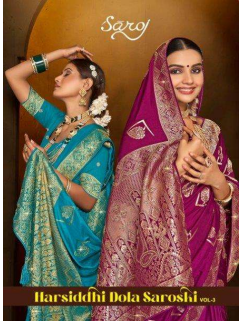

*Asliwholesale*

SAREE FABRIC : DOLA JACQUARD  
BLOUSE FABRIC : RUNNING WITH WROK