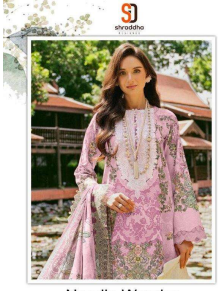

Asliwholesale

Needle Wonder
VCL-04

TOP FABRIC : COTTON
BOTTOM FABRIC : COTTON
DUPATTA FABRIC : CHIFFON/COTTON