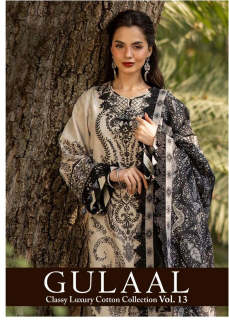

*Asliwholesale*

**GULAAL**  
Classy Luxury Cotton Collection Vol. 13

TOP FABRIC : COTTON (2.50 MTR)  
BOTTOM FABRIC : COTTON (2.00 MTR)  
DUPATTA FABRIC : COTTON