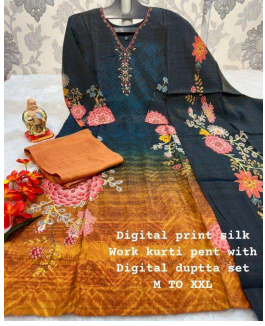

Asliwholesale

Digital print silk
Work kurti pant with
Digital dupatta set
M TO XXL

TOP FABRIC : MUSLIN
BOTTOM FABRIC : MUSLIN
DUPATTA FABRIC : MUSLIN