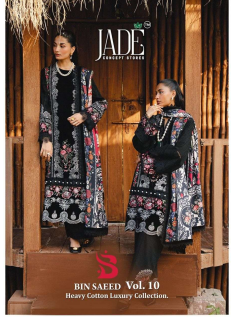

Asliwholesale

TOP FABRIC : LAWN COTTON (2.50 MTR)
BOTTOM FABRIC : COTTON (2.00 MTR)
DUPATTA FABRIC : COTTON