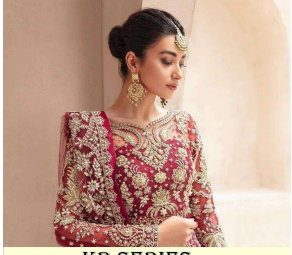

Asliwholesale

KB SERIES
1082
COLORS

TOP FABRIC : BUTTERFLY NET
DUPATTA FABRIC : NET