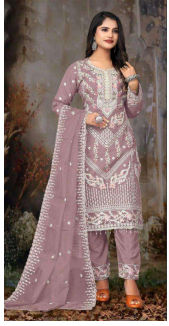

Asliwholesale

Motifz
D.no-823-A

TOP FABRIC : CHECK THE IMAGE ABOVE