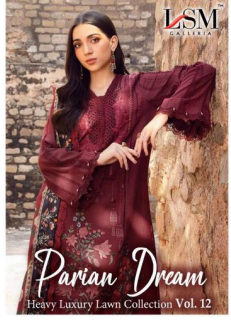

Asliwholesale

TOP FABRIC : LAWN (2.50 MTR)
BOTTOM FABRIC : LAWN (2.00 MTR)
DUPATTA FABRIC : COTTON