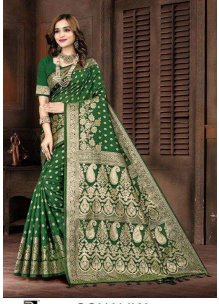

Asliwholesale

SONALIKA 101

SAREE FABRIC : FANCY
BLOUSE FABRIC : RUNNING WITH WROK