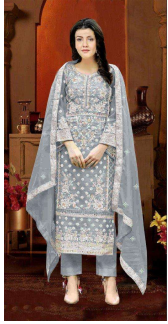

Motifz
D.no-786-A

TOP FABRIC : CHECK THE IMAGE ABOVE