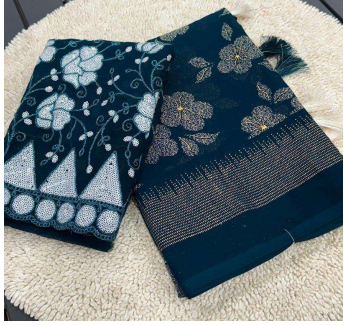

Asliwholesale

SAREE FABRIC : GEORGETTE CHIFFON
BLOUSE FABRIC : EMBROIDERED