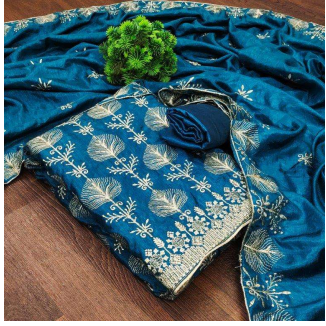

Asliwholesale

TOP FABRIC : VICHITRA SILK
BOTTOM FABRIC : FANCY
DUPATTA FABRIC : VICHITRA SILK