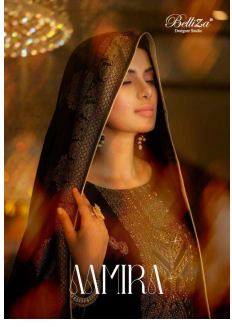

Asliwholesale

TOP FABRIC : VISCOSE PASHMINA (3.10 MTR)
BOTTOM FABRIC : VISCOSE PASHMINA (3.00 MTR)
DUPATTA FABRIC : VISCOSE PASHMINA