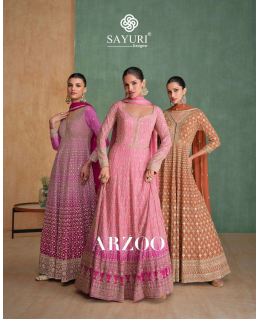

Asliwholesale

TOP FABRIC : GEROGETTE / REAL CHINON SILK
DUPATTA FABRIC : FANCY