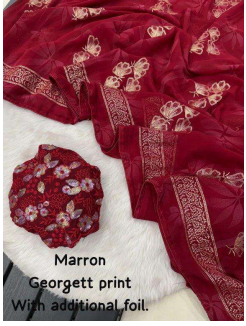

Asliwholesale

Marron
Georgett print
With additional foil.

SAREE FABRIC : GEORGETTE
BLOUSE FABRIC : EMBROIDERED