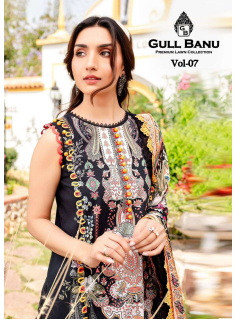

Asliwholesale

TOP FABRIC : LAWN (2.30 MTR)
BOTTOM FABRIC : COTTON (2.00 MTR)
DUPATTA FABRIC : COTTON