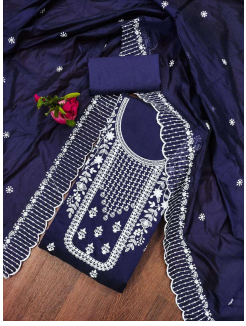

*Asliwholesale*

TOP FABRIC : CHANDERI COTTON (2.00 MTR)