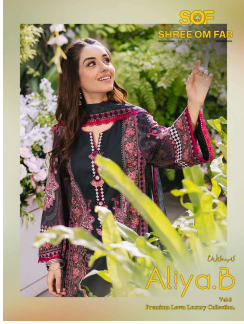

Asliwholesale

TOP FABRIC : LAWN (2.50 MTR)
BOTTOM FABRIC : LAWN (2.00 MTR)
DUPATTA FABRIC : COTTON