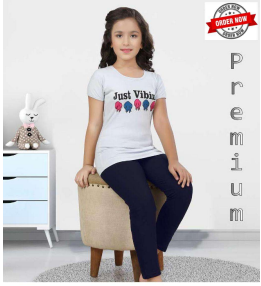

Asliwholesale

SIZE-20 TO 24
26 TO 36

VOL-307

TOP FABRIC : HOSIERY COTTON

BOTTOM FABRIC : HOSIERY COTTON