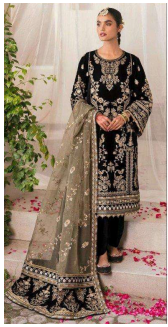

Motifz
D.no-2026 A

TOP FABRIC : CHECK THE IMAGE ABOVE