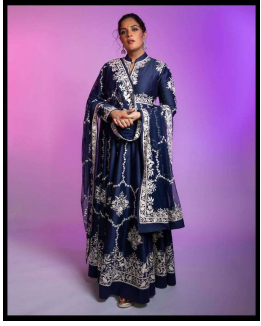

Asliwholesale

TOP FABRIC : CHINON SILK
DUPATTA FABRIC : GEORGETTE