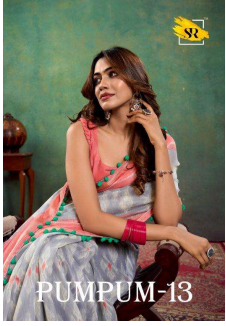

*Asliwholesale*

PUMPUM-13

SAREE FABRIC : COTTON