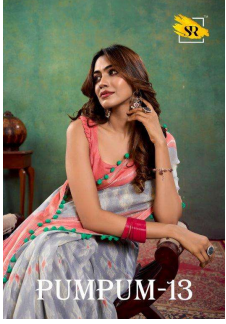

*Asliwholesale*

PUMPUM-13

SAREE FABRIC : COTTON