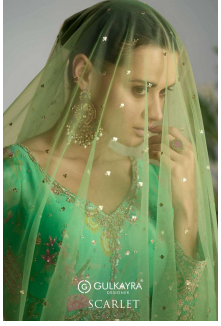

Asliwholesale

TOP FABRIC : CHINON AND CREPE
DUPATTA FABRIC : SOFT NET