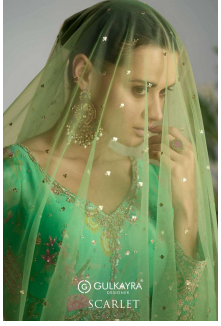

*Asliwholesale*

TOP FABRIC : CHINON AND CREPE  
DUPATTA FABRIC : SOFT NET