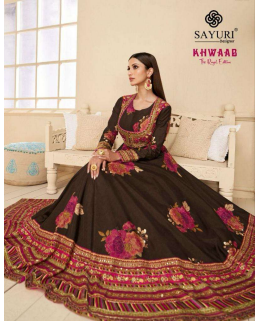

Asliwholesale

TOP FABRIC : GEORGETTE /SILK
DUPATTA FABRIC : NET