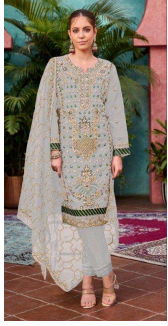

Motifz
CODE: R-1087 A

READY MADE
COLLECTION
SIZE: XL

TOP FABRIC : CHECK THE IMAGE ABOVE