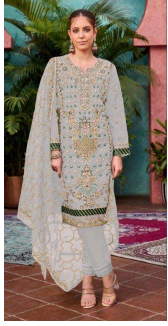

Motifz
CODE: R-1087 A

TOP FABRIC : CHECK THE IMAGE ABOVE