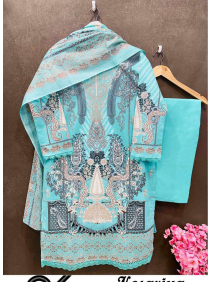

*Asliwholesale*

**OK**  
AL KARAM  
LAWN PRINTS

*Hesaria*  
Made to Print  
Size 44  
READY MADE COLLECTION

TOP FABRIC : LAWN PRINT  
BOTTOM FABRIC : COTTON  
DUPATTA FABRIC : COTTON