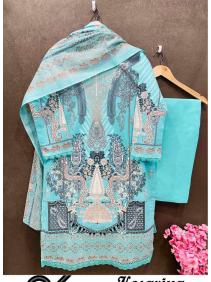

OK
AL KARAM
LAWN PRINTS

TOP FABRIC : LAWN PRINT
BOTTOM FABRIC : COTTON
DUPATTA FABRIC : COTTON