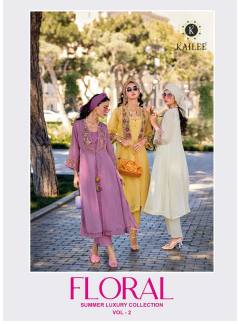

Asliwholesale

TOP FABRIC : VISCOSE ORGANZA
BOTTOM FABRIC : COTTON