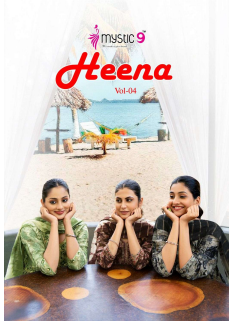

Asliwholesale

TOP FABRIC : RAYON CAPSULE FOIL PRINT
BOTTOM FABRIC : RAYON CAPSULE FOIL PRINT
DUPATTA FABRIC : CHANDERI COTTON