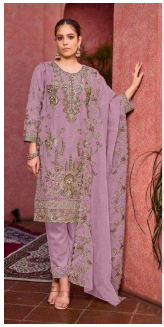

Motifz
CODE: R-1074 A

TOP FABRIC : CHECK THE IMAGE ABOVE