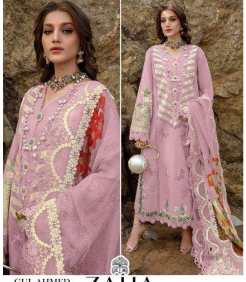

TOP FABRIC : CHECK THE IMAGE ABOVE