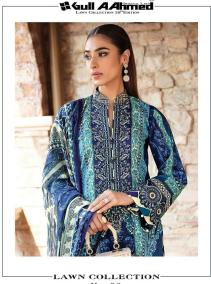

Asliwholesale

Gull Ahmed

LAWN COLLECTION
VOL-29

TOP FABRIC : COTTON (2.40 MTR)
BOTTOM FABRIC : COTTON (2.00 MTR)
DUPATTA FABRIC : COTTON