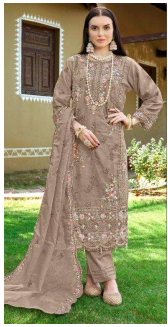

Motifz
CODE: R-1077 B

TOP FABRIC : CHECK THE IMAGE ABOVE