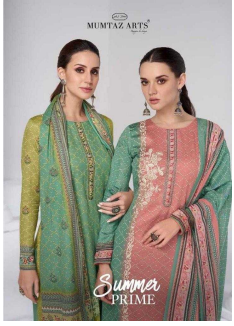

Asliwholesale

TOP FABRIC : JAM SATIN PRINT
BOTTOM FABRIC : COTTON
DUPATTA FABRIC : LAWN