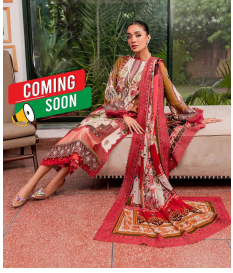

*Asliwholesale*

**OK**  
AL KARAM  
CHEVRON  
LUXURY LAWN COLLECTION  
WITH PATCH WORK

TOP FABRIC : COTTON  
BOTTOM FABRIC : COTTON (2.00 MTR)  
DUPATTA FABRIC : COTTON